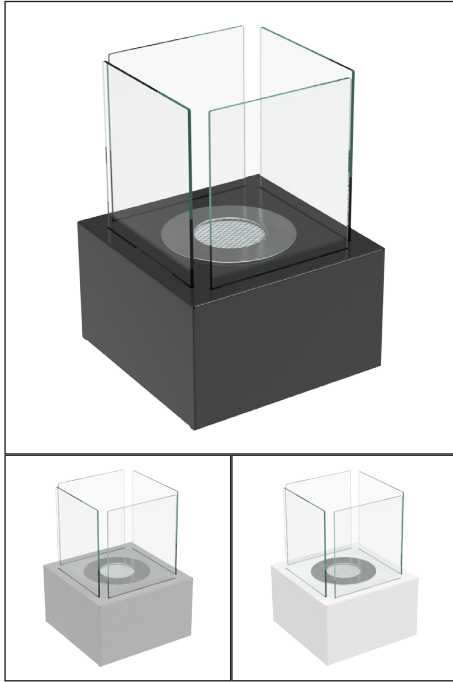

BIO-80-046

Square 2 Bioethanol Fireplace

Picture

Technical Specifications

Fireplace type	Tabletop bioethanol fireplace
Fuel	Bioethanol, max. 96.6% alcohol
Weight	5.2 kg
Materials	Steel and Glass
Size	Height: 328 x Width: 250 x Depth: 250 mm
Colour	Black / Grey / White
Burner type	Manual
Capacity	0.44 liters
Adjustable flame	No
Burn time	Up to 2 hours
Requires electricity	No
Heat effect	1.17 kW/h